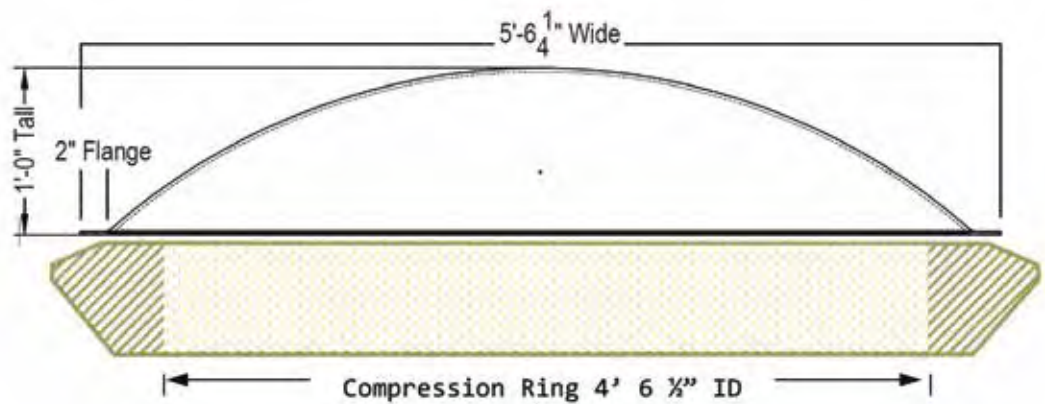

SMALL DOME

Compatible with Rainier Outdoor 16' & 18' yurts

MEDIUM DOME

Compatible with Rainier Outdoor 21' & 24' yurts

LARGE DOME

Compatible with Rainier Outdoor 27', 30', & 33' yurts

Measurements are an approximation. Overall sizes may vary.