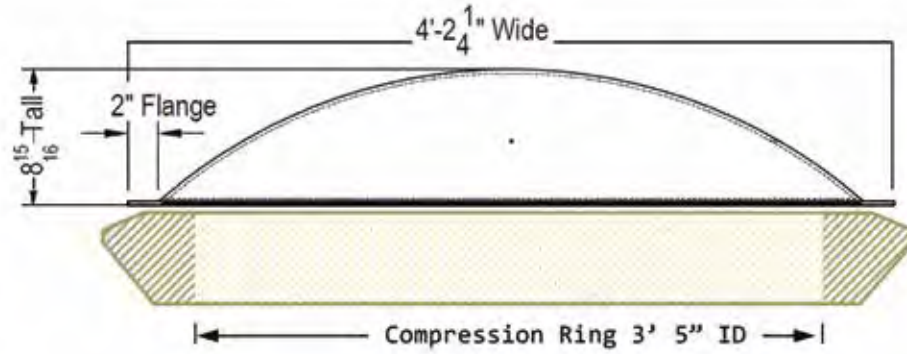

SMALL DOME

Compatible with Rainier Outdoor 16' & 18' yurts

MEDIUM DOME

Compatible with Rainier Outdoor 21' & 24' yurts

LARGE DOME

Compatible with Rainier Outdoor 27', 30', & 33' yurts

Measurements are an approximation. Overall sizes may vary.