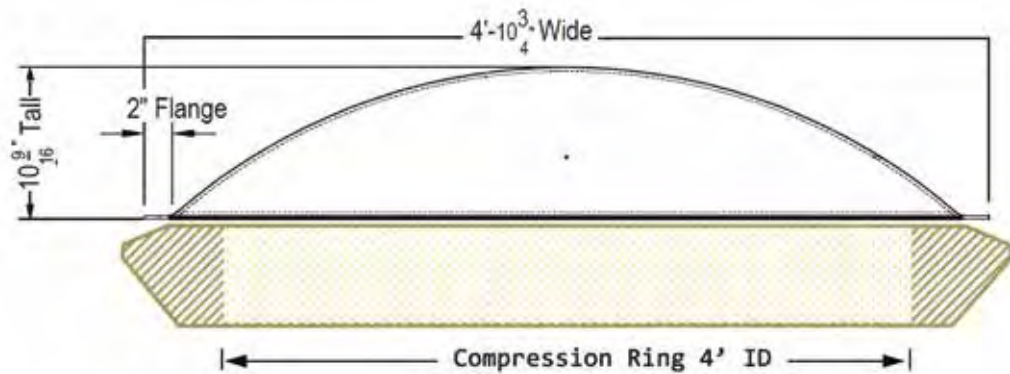

SMALL DOME

Compatible with Rainier Outdoor 16' & 18' yurts

MEDIUM DOME

Compatible with Rainier Outdoor 21' & 24' yurts

LARGE DOME

Compatible with Rainier Outdoor 27', 30', & 33' yurts

Measurements are an approximation. Overall sizes may vary.